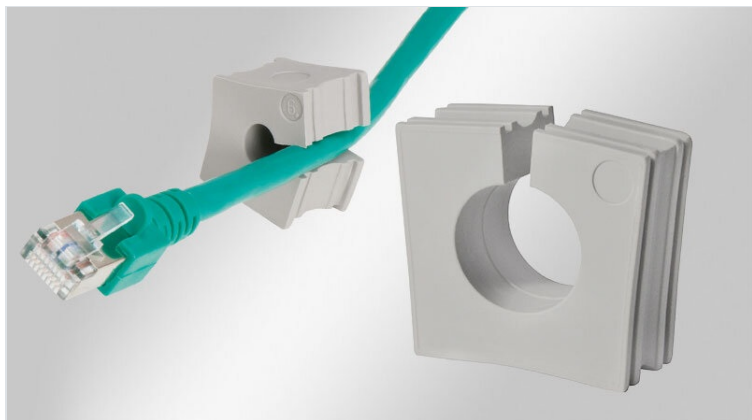

# KT | Cable grommets, grey

for cable diameters 1 - 35 mm / IP66 / IP68 / UL Type 12/4X\*

Cable grommets KT small are used with the following cable entry components:

- [KEL cable entry frames](#)
- [KVT split cable glands](#)

In combination with [KEL-ER cable entry frames](#) and [KVT-ER cable glands](#) the KT single-hole grommets enable a sealing of the cables with up to IP66 / IP68 and UL Type 4X\*.

The model range KT small is designed for cable diameters from 1 to 17 mm. Cable grommets KT large accept a wide range of cable diameters from 13 to 35 mm.

When installing the small grommets in multiple rows, the flat sides should be facing each other. This allows the flat sides to match up and provide a secure seal.

\*4X for indoor use only